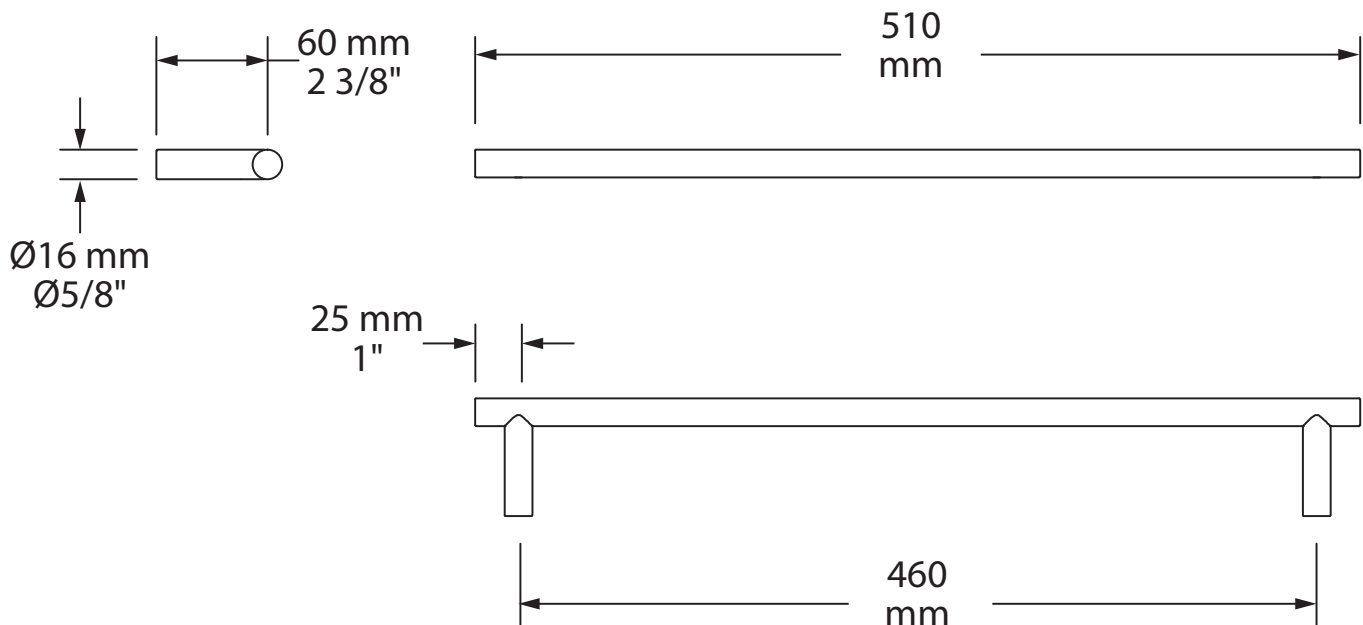

Description:

- Barre porte-serviette 18 po / Towel bar 18 in

Finis disponibles / Available finish:

- CC = Chrome
- BK = Noir mat / Matte black
- OR = Or brossé / Brushed gold
- IX = Inox / Stainless steel
- WH = Blanc mat / Matte white
- GM = Gunmétal / Gunmetal